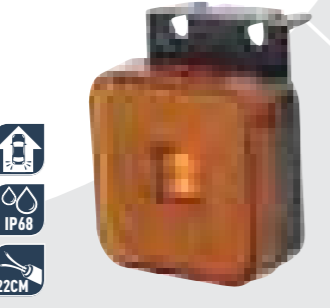

Front Position Light-White
LA30100
LED
Dimensions 105.4 x 45mm

Side Position Light-Amber
LA30118
LED
Dimensions 114 x 40mm

Rear Position Light-Red
LA30108
LED
Dimensions 105.4 x 45mm

Rear Position Light-Red
LA30102
LED
Dimensions 105.4 x 45mm